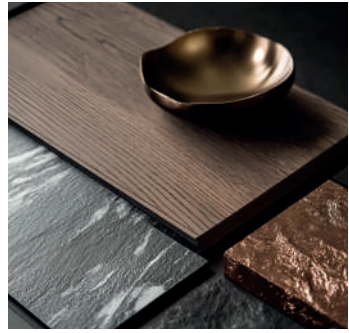

 **LEGRO NATURAL**

WALL PANELS

**LEGRO NATURAL WALL PANELS**

IS THE IDEAL SOLUTION FOR  
EXTERIOR & INTERIOR WALLS

**LEGRO FASADE**  
**FS 15 BASALT**

A - TERRACE BOARD BRUGGAN MULTICOLOR (GREY)

B - TERRACE BOARD LEGRO NATURAL (BASALT)

## LEGRO FASADE FS 15 WALNUT

A - TERRACE BOARD BRUGGAN MULTICOLOR (WENGE)

B - TERRACE BOARD LEGRO NATURAL (WALNUT)

LEGRO FASADE  
FS 15 WALNUT

 LEGRO NATURAL  
WALL PANELS

A modern, two-story house with large glass windows and a wooden deck. The house features a mix of materials, including dark stone and wood. A fire pit is visible on the deck, and a pool is in the foreground. The scene is set against a backdrop of tall trees and a cloudy sky.