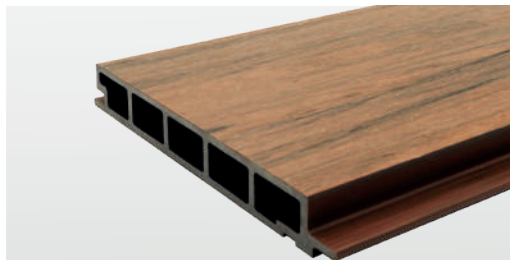

## LEGRO FASADE FS 21 WALNUT

A - TERRACE BOARD BRUGGAN MULTICOLOR (WENGE)

B - TERRACE BOARD LEGRO NATURAL (WALNUT)

LEGRO FASADE  
FS 21 WALNUT

 LEGRO NATURAL  
WALL PANELS

**FACADE PANELS**  
LEGRO FS 21 (WALNUT)

**LEGRO FASADE**  
**FS 21 TEAK**

A - TERRACE BOARD BRUGGAN MULTICOLOR (SAND)  
B - TERRACE BOARD LEGRO NATURAL (TEAK)

LEGRO FASADE  
FS 21 TEAK

 LEGRO NATURAL  
WALL PANELS

**FACADE PANELS**  
LEGRO FS 21 (TEAK)