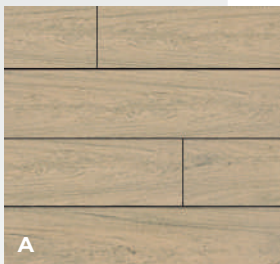

LEGRO FASADE FS 15 TEAK

A - TERRACE BOARD BRUGGAN MULTICOLOR (SAND)

B - TERRACE BOARD LEGRO NATURAL (TEAK)