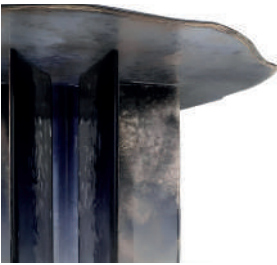

## LEGRO FASADE FS 15 MAPLE

A - TERRACE BOARD BRUGGAN MULTICOLOR (SAND)

B - TERRACE BOARD LEGRO NATURAL (MAPLE)

LEGRO FASADE  
FS 15 MAPLE

 LEGRO NATURAL  
WALL PANELS

**FACADE PANELS**  
LEGRO FS 15 (MAPLE)

A modern interior space featuring a ceiling with horizontal wood slats (Legro FS 15 Maple) and large windows overlooking a lake and mountains. The room contains a white sofa, a dining table with wooden chairs, and a wooden bowl on the table.